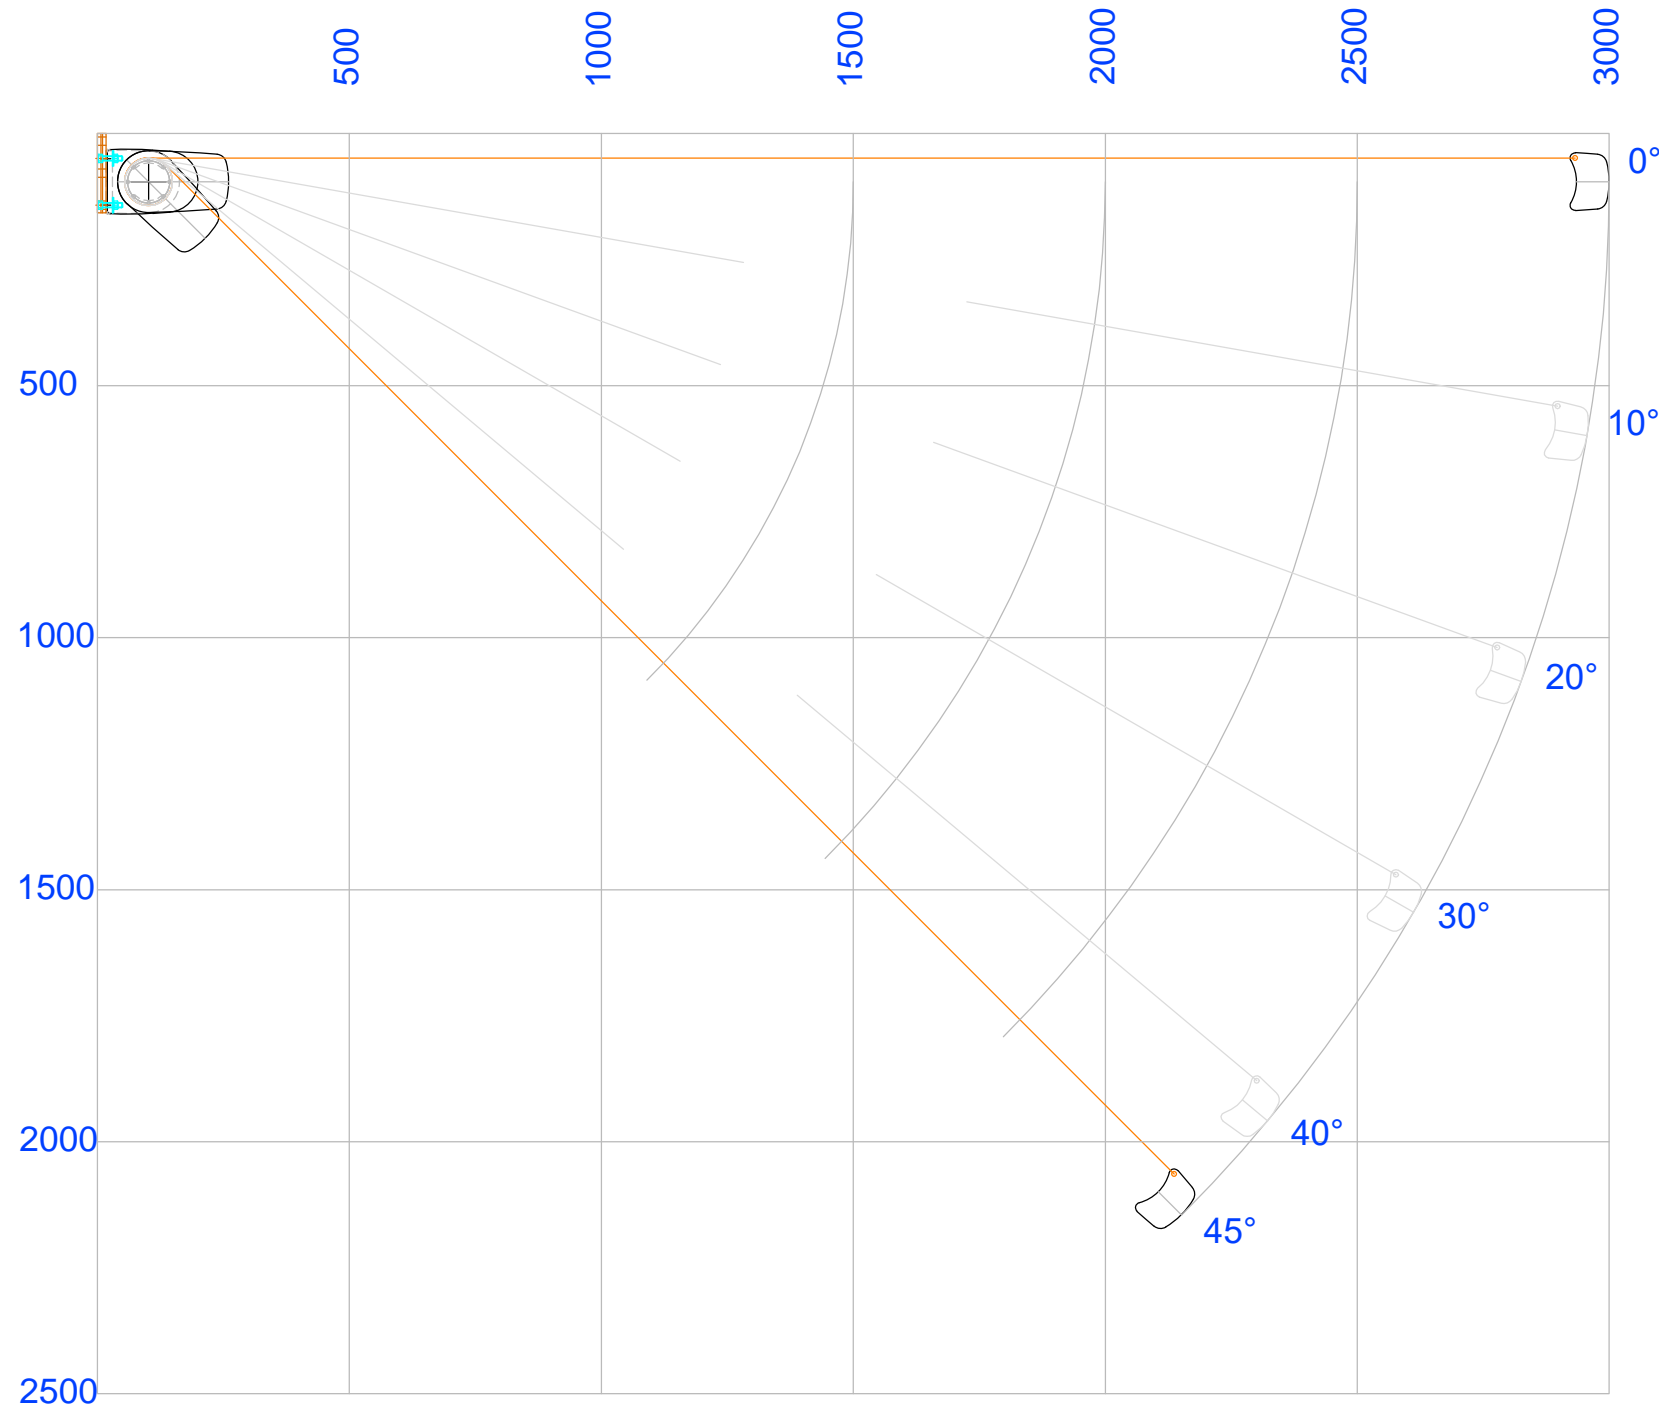

Afschot / Uitval tabel.

ST-4000 breedte / uitval.

Uitval 2500:
Breedte: min. 3500mm - max. 5000mm

Uitval 3000:
Breedte : min. 4000mm - max. 5000mm

Name:		ST-4000 afschot tabel	
Note:			
Sheet:	5/6	A3	 <small>Degalux International B.V. W: www.degalux.com T: +31(0)342 404 130 This is a technical drawing. It is not a photograph. It is not a photograph. It is not a photograph.</small>
Tolerances:			
Drawn by:	11-05-2024	Scale:	-
Revision:	01	Units:	mm