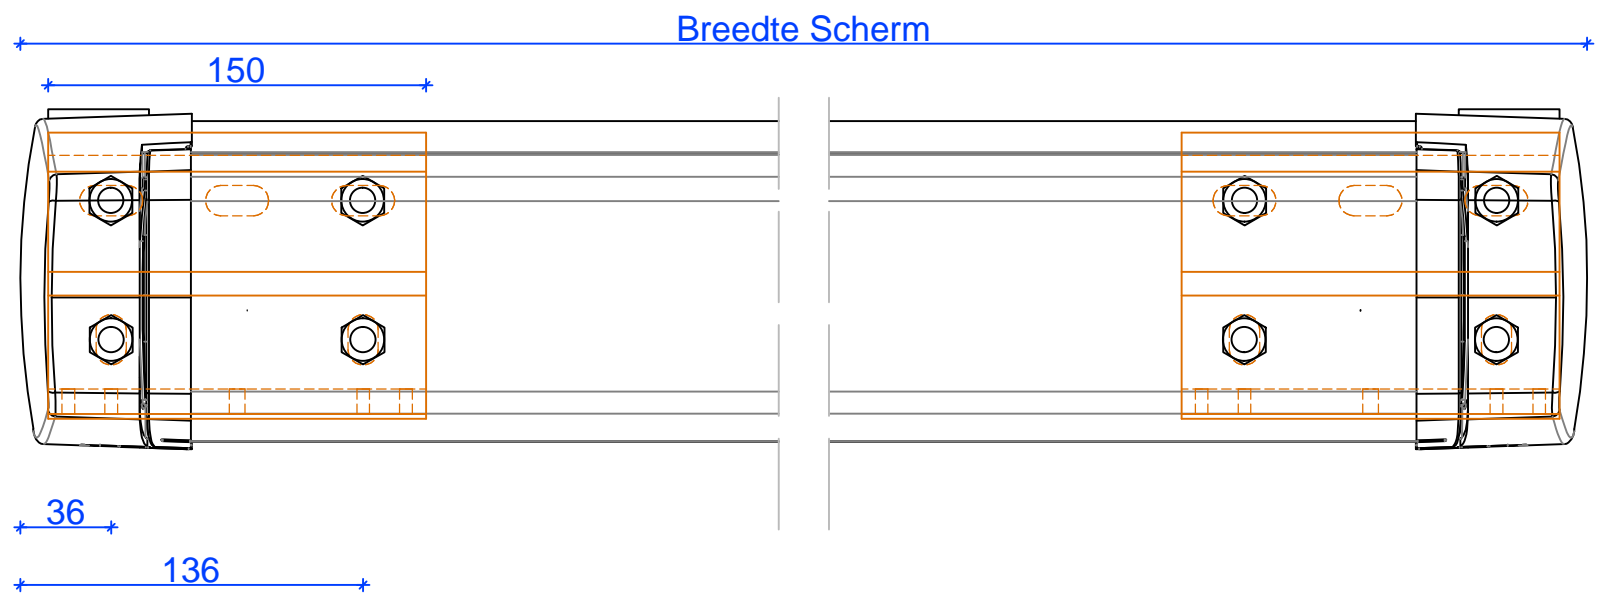

135

Breedte Scherm

Name:		ST-4200 Standaard montage (Plug / Houtdraadbout)	
Note:			
Sheet:	1/7	A3	
Tolerances:		Scale:	1:3
Drawn by:	22-07-2024	Units:	mm
Revision:	01	<small>Degalux International B.V. W: www.degalux.com T: +31(0)342 404 130 This drawing is the property of Degalux International B.V. and may not be shared or copied without the express written permission of Degalux International B.V.</small>	